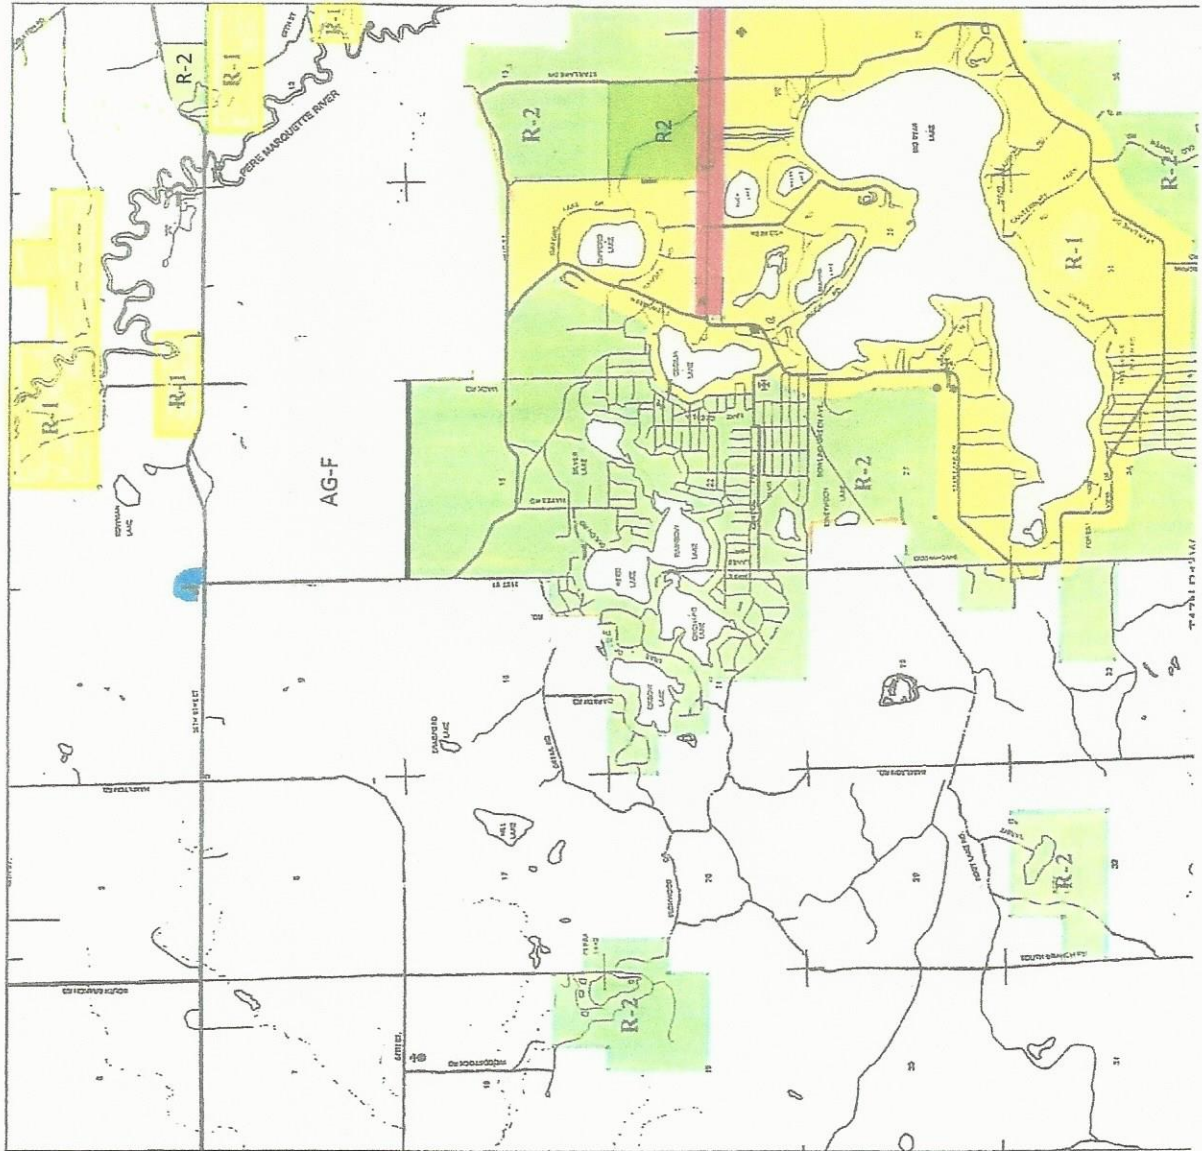

LAKE TOWNSHIP LAKE COUNTY, MI ZONING MAP

2016

- R-1 RESIDENTIAL
- R-2 RESIDENTIAL
- AG-F AGRICULTURAL - FORESTRY
- C COMMERCIAL
- I INDUSTRIAL

Lake Township
Lake County, MI

- Gravel
- Gas Station
- Golf Course
- Public Access Area/Park
- Public Building
- Township Boundary
- County Boundary
- County Improvement Road
- Local Road
- Lake
- Stream
- Drainage/Intermittent Stream